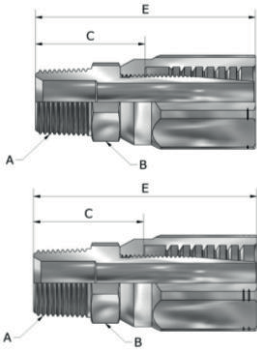

DPR01 SERIES(BSP Male Straight)

LIST

PART NUMBER	Products Description								
	Hose In-Dia	Thread PT	Nipple Hex		Tail-Growth		Overall Length		
			MM	Inch	MM	Inch	MM	Inch	
			B		C		E		
DPR01-04-04R1	1/4	1/4-19	14.3	0.56	25.7	1.01	54.5	2.15	
DPR01-04-04R2	1/4	1/4-19	14.3	0.56	26.6	1.05	59.9	2.36	
DPR01-06-04R1	1/4	3/8-19	17.5	0.69	27.7	1.09	56.5	2.22	
DPR01-06-04R2	1/4	3/8-19	17.5	0.69	28.6	1.13	61.9	2.44	
DPR01-06-06R1	3/8	3/8-19	17.5	0.69	32.0	1.26	62.0	2.44	
DPR01-06-06R2	3/8	3/8-19	17.5	0.69	31.3	1.23	62.3	2.45	
DPR01-08-06R1	3/8	1/2-14	23.8	0.94	36.5	1.44	66.5	2.62	
DPR01-08-06R2	3/8	1/2-14	23.8	0.94	35.8	1.41	66.8	2.63	
DPR01-08-08R1	1/2	1/2-14	23.8	0.94	36.1	1.42	72.0	2.83	
DPR01-08-08R2	1/2	1/2-14	23.8	0.94	36.8	1.45	71.5	2.81	
DPR01-12-12R1	3/4	3/4-14	28.6	1.12	41.6	1.64	83.4	3.28	
DPR01-12-12R2	3/4	3/4-14	28.6	1.12	41.0	1.61	83.1	3.27	
DPR01-16-16R1	1"	1"-11	38.1	1.50	52.2	2.06	96.9	3.81	
DRR01-16-16R2	1"	1"-11	38.1	1.50	51.6	2.03	96.9	3.81	